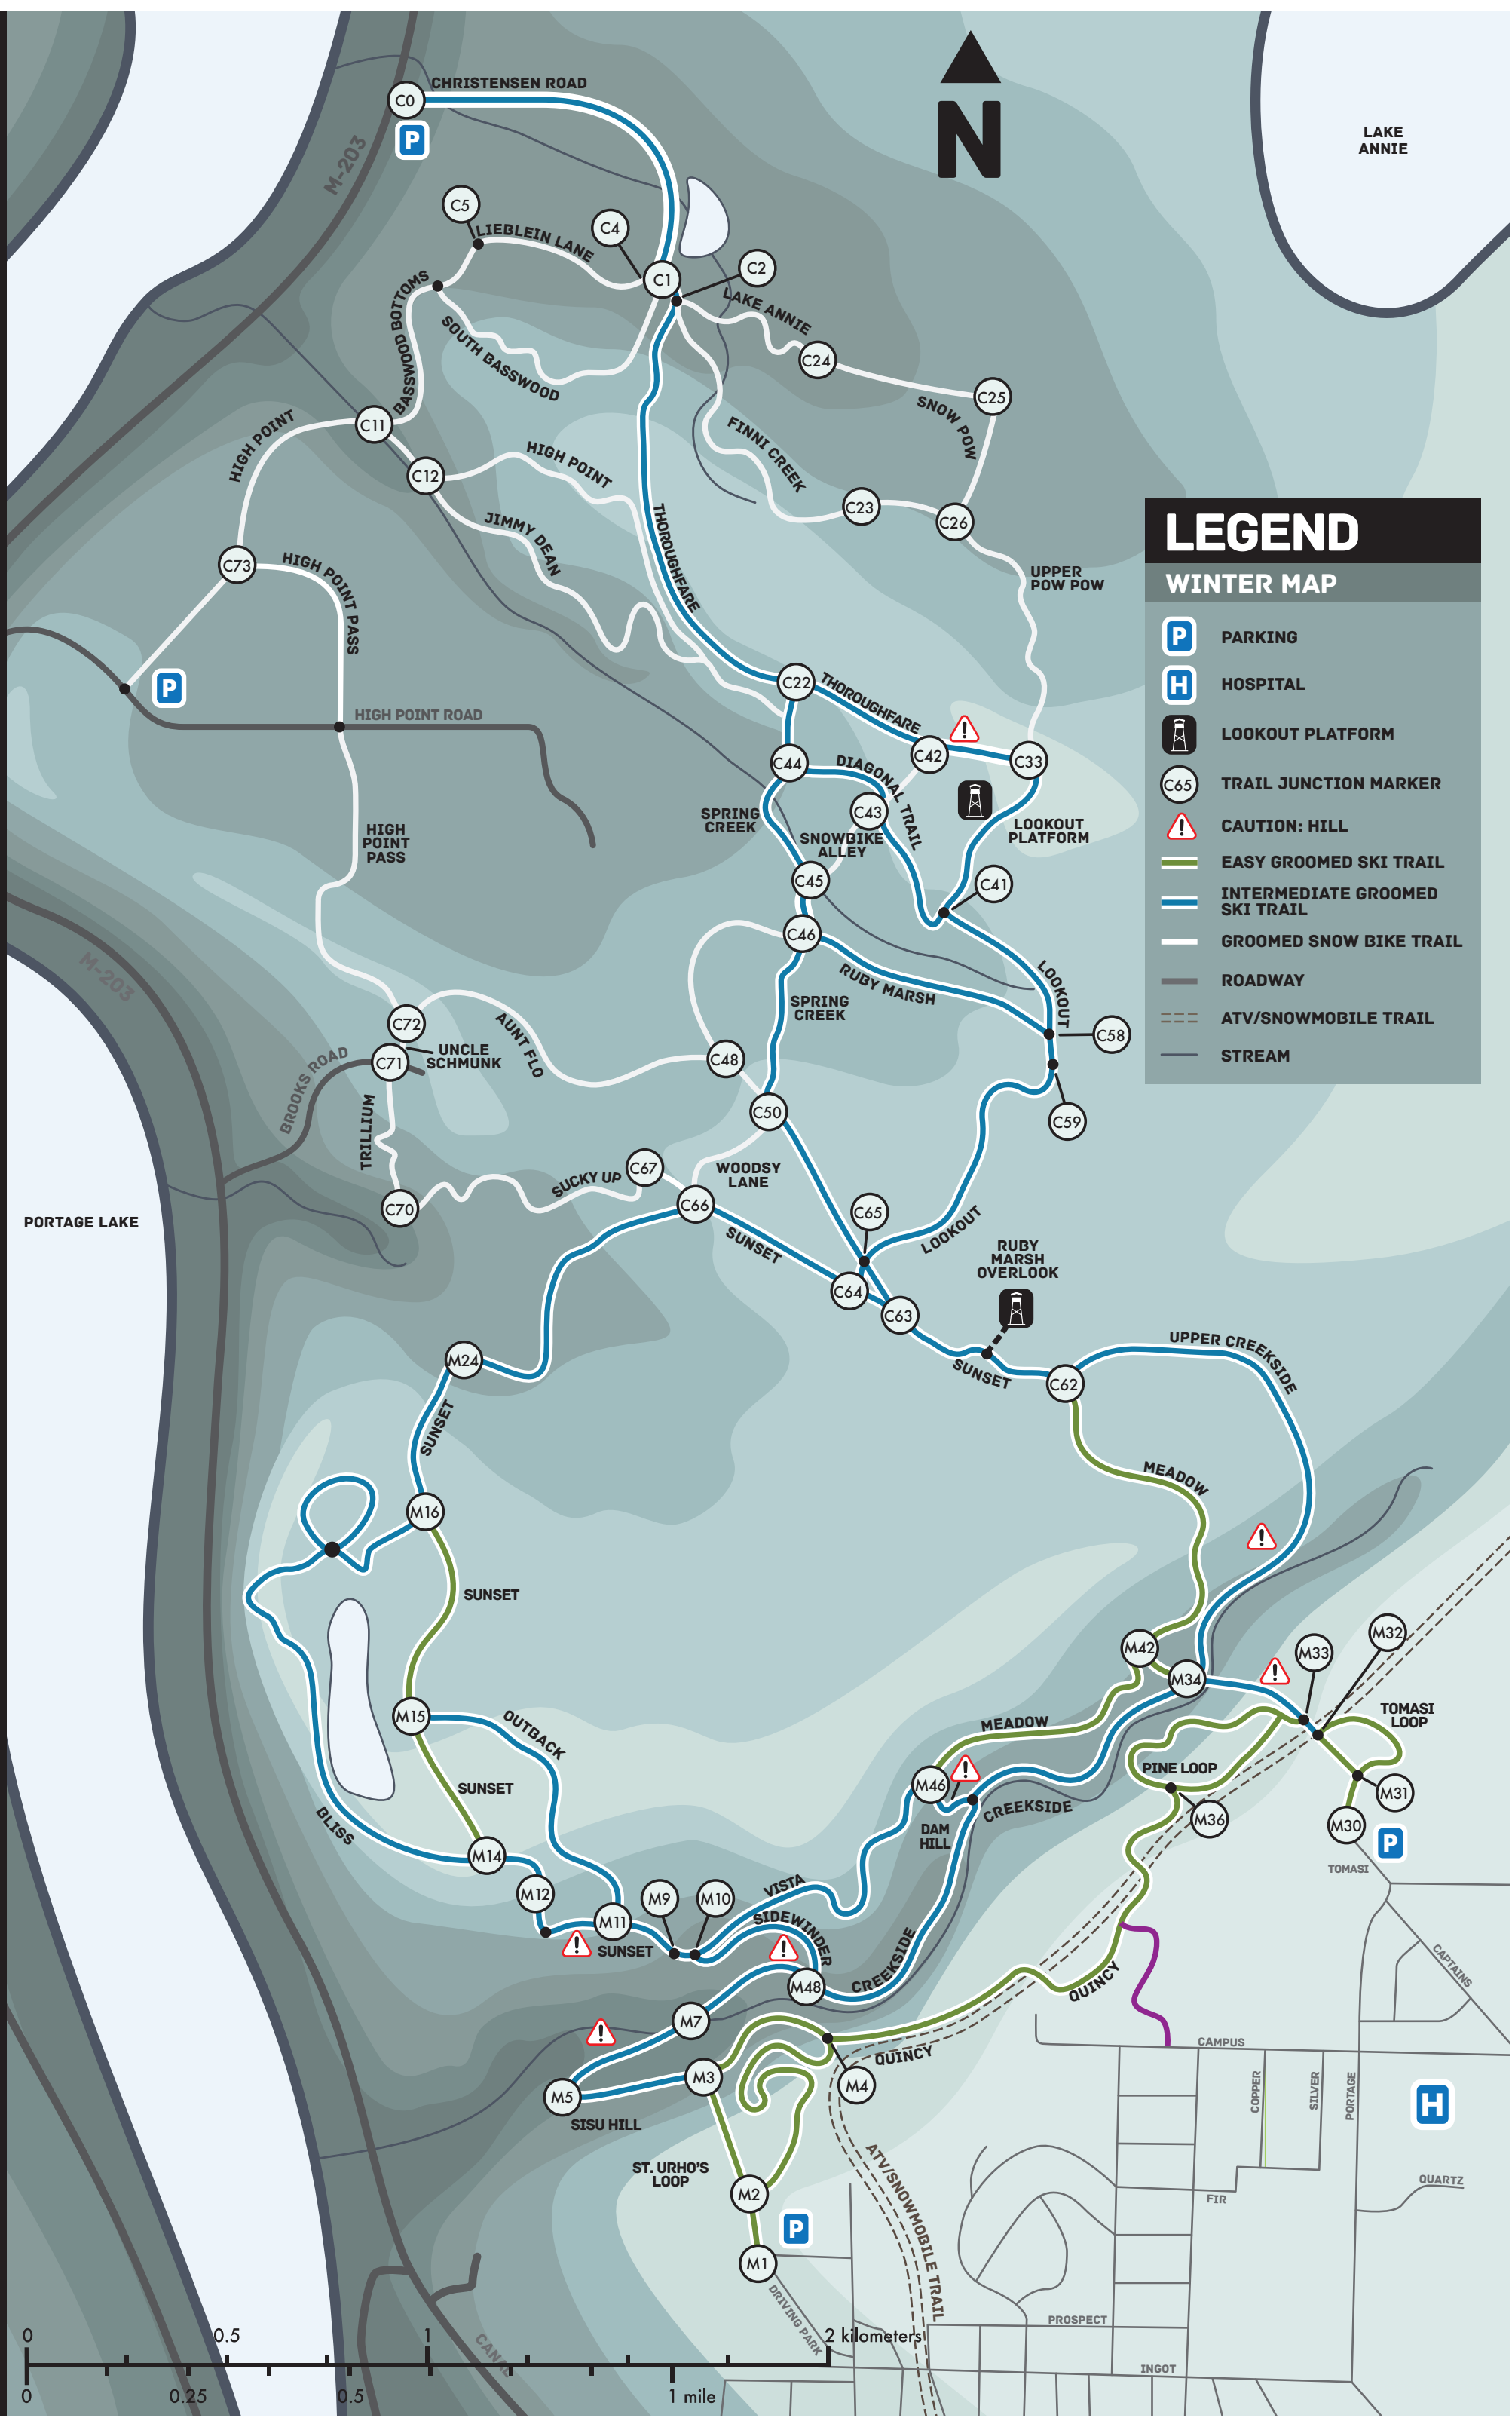

# MAASTO HIIHTO - CHURNING RAPIDS

### LEGEND

#### WINTER MAP

- PARKING
- HOSPITAL
- LOOKOUT PLATFORM
- TRAIL JUNCTION MARKER
- CAUTION: HILL
- EASY GROOMED SKI TRAIL
- INTERMEDIATE GROOMED SKI TRAIL
- GROOMED SNOW BIKE TRAIL
- ROADWAY
- ATV/SNOWMOBILE TRAIL
- STREAM

LAKE ANNIE

PORTAGE LAKE

TOMASI

TOMASI LOOP

M30 M31 M32 M33 M34 M36

M42 M46

M34 M33

M42 M46